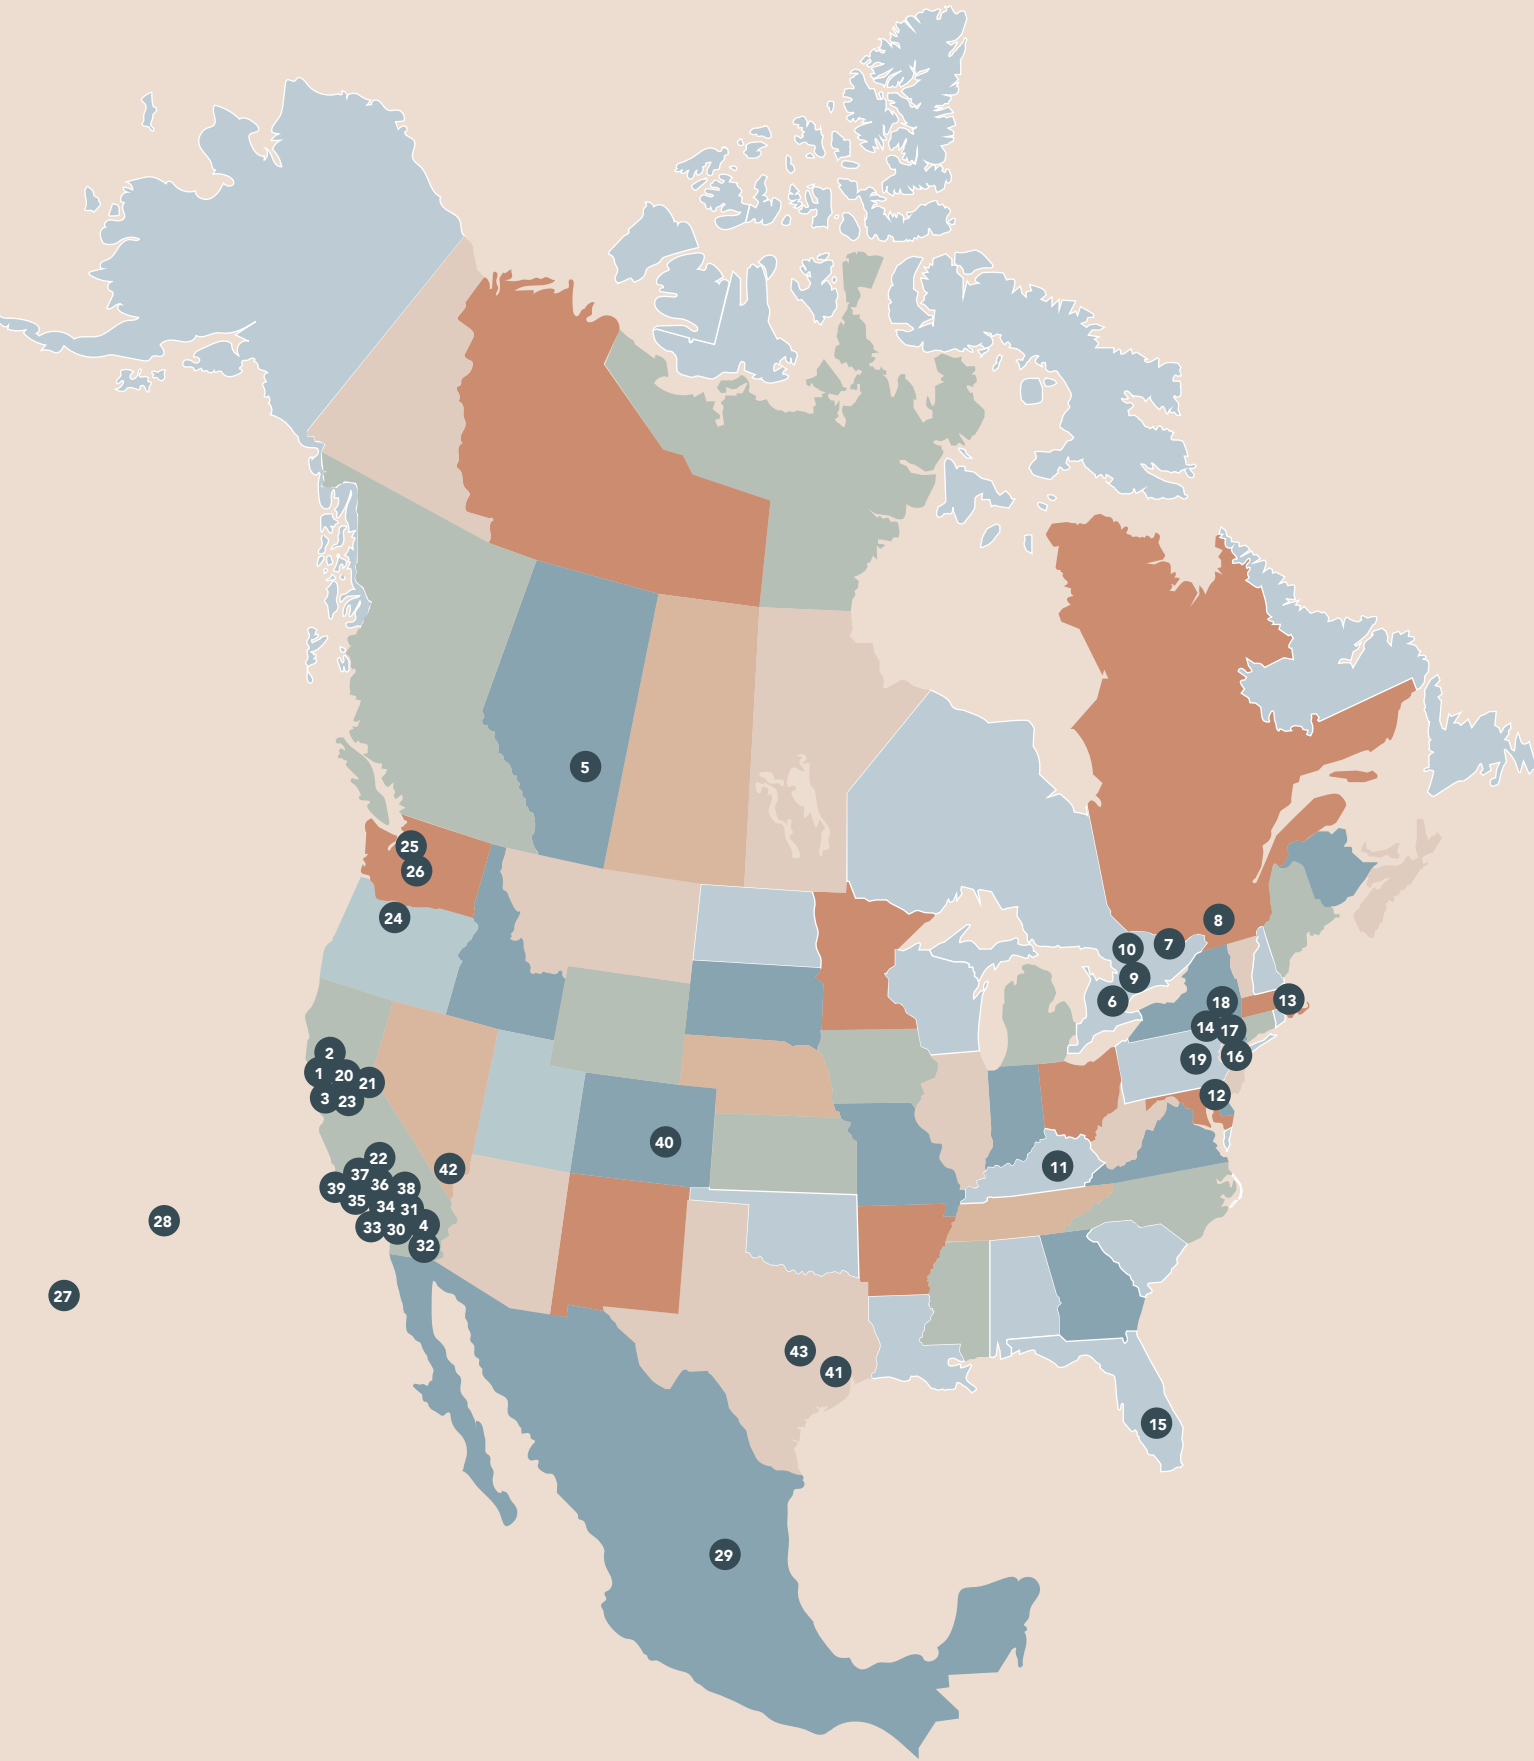

CHURCHES IN

North America

1	ANTIOCH MONGOLIAN CHRISTIAN CHURCH	23	TRI-VALLEY BREAD OF LIFE CHRISTIAN CHURCH
2	IMMANUEL MONGOLIAN CHRISTIAN CHURCH OF SAN FRANCISCO	24	BREAD OF LIFE CHRISTIAN CHURCH IN PORTLAND
3	IMMANUEL MONGOLIAN CHRISTIAN CHURCH OF ALAMEDA	25	BREAD OF LIFE CHRISTIAN CHURCH ON THE PLATEAU
4	MONGOLIAN CHRISTIAN CHURCH	26	BREAD OF LIFE CHRISTIAN CHURCH IN SEATTLE
5	RIVER OF LIFE CHRISTIAN CHURCH IN CALGARY	27	SAMOA RIVER OF LIFE CHRISTIAN CHURCH
6	LONDON RIVER OF LIFE CHRISTIAN CHURCH OF CANADA	28	BREAD OF LIFE CHRISTIAN CHURCH IN HONOLULU
7	OTTAWA RIVER OF LIFE CHRISTIAN CHURCH	29	NUEVA VIDA CENTRO CRISTIANO DE MEXICO D.F.
8	BREAD OF LIFE CHRISTIAN CENTER IN MONTREAL	30	BREAD OF LIFE CHRISTIAN CHURCH IN SAN DIEGO
9	TORONTO RIVER OF LIFE CHRISTIAN CHURCH	31	IMMANUEL BREAD OF LIFE CHRISTIAN CHURCH
10	WATERLOO RIVER OF LIFE CHRISTIAN CHURCH OF CANADA	32	LIVING STREAM CHRISTIAN CHURCH IN SAN DIEGO
11	BREAD OF LIFE CHRISTIAN CHURCH IN KNOXVILLE	33	IMPACT HARVEST CHURCH
12	BREAD OF LIFE CHRISTIAN CHURCH IN D.C.	34	BREAD OF LIFE CHURCH ALISO VIEJO
13	RIVER OF LIFE CHRISTIAN CHURCH IN BOSTON	35	NEW LIFE CHRISTIAN CENTER -- SANTA ANA CAMPUS
14	HARVEST CHURCH OF BROOKLYN	36	NEW LIFE CHRISTIAN CENTER - ARCADIA CAMPUS
15	BREAD OF LIFE CHRISTIAN CHURCH IN ORLANDO	37	NEW LIFE CHRISTIAN CENTER OF ORANGE COUNTY (IRVINE)
16	HARVEST CHURCH OF NEW JERSEY	38	BREAD OF LIFE GREAT PARK CHURCH
17	HARVEST CHURCH OF NEW YORK	39	NEW LIFE CHRISTIAN CENTER - RANCHO CUCAMONGA CAMPUS
18	RIVER OF LIFE CHRISTIAN CHURCH IN NEW YORK	40	GALILEE SOUTH COMMUNITY CHURCH
19	RIVER OF LIFE CHRISTIAN CHURCH IN PHILADELPHIA	41	RIVER OF LIFE CHRISTIAN CHURCH IN GREATER HOUSTON
20	TREE OF LIFE, LORD'S HARVEST CHRISTIAN CHURCH	42	RIVER OF LIFE CHRISTIAN CHURCH IN LAS VEGAS
21	GREAT COMMISSION CHRISTIAN CHURCH	43	RIVER OF LIFE CHRISTIAN CHURCH IN AUSTIN
22	CAPITAL RIVER OF LIFE CHRISTIAN CHURCH	*	RIVER OF LIFE CHRISTIAN CHURCH EM SÃO PAULO shown on world map

FOR *I am not ashamed* OF THE GOSPEL,
BECAUSE IT IS THE *power of God* THAT BRINGS *salvation*
TO EVERYONE WHO *believes*. FIRST TO THE JEW, THEN TO THE GENTILE.

ROMANS 1:16