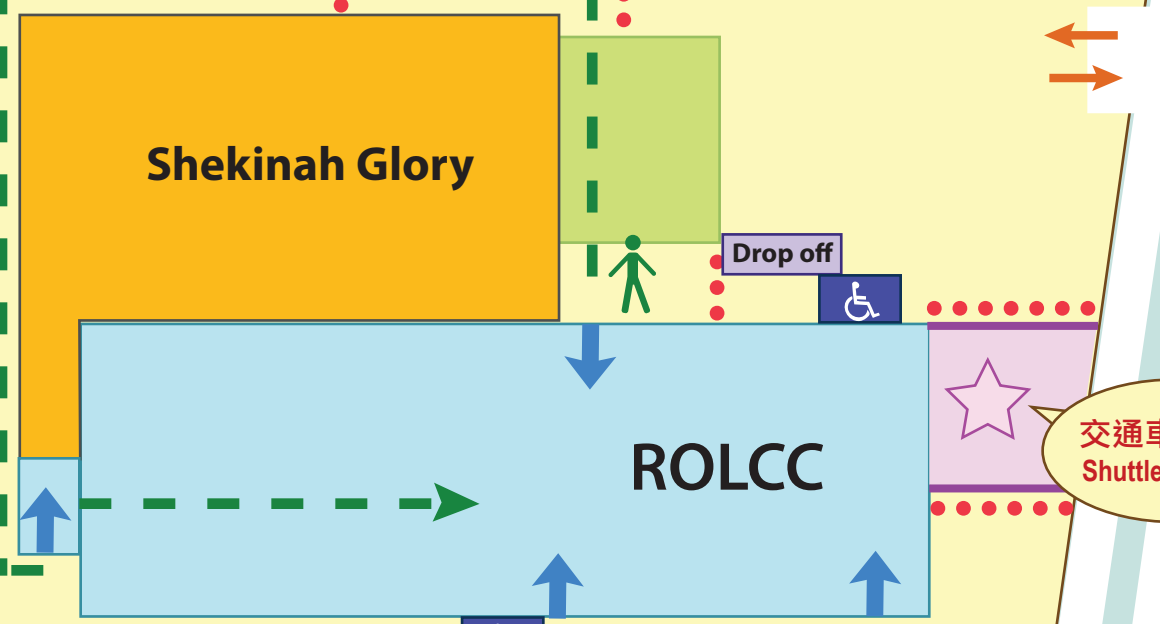

237

Lafayette St.

Bassett St.

Bassett St.

101

交通車搭乘處
Shuttle Bus Stop

交通車時間 Srevice Time
7:45am-1:30pm : 交通車 Shuttle Bus
1:30-5:00pm : 教會專車 Church Van

P
交通車搭乘處
Shuttle Bus
Santa Clara Tech Park
3400 Leonard Ct.
Santa Clara, CA 95054

Montague Expy

Norman Ave.

Laurelwood Rd.

Thomas Rd.

101

101

Leonard Ct.