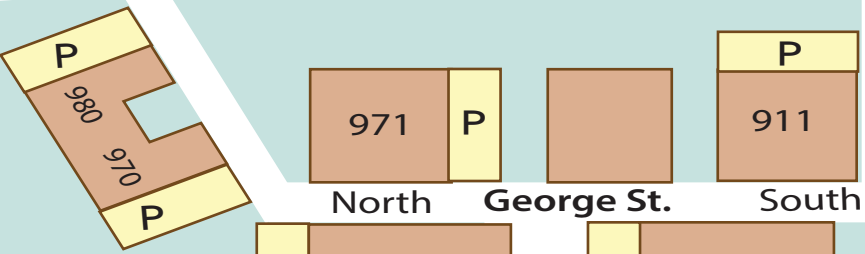

237

Lafayette St.

Bassett St.

Bassett St.

101

交通車搭乘處
Shuttle Bus Stop

交通車時間 Srevice Time
7:45am-1:30pm : 交通車 Shuttle Bus
1:30-5:00pm : 教會專車 Church Van

P
交通車搭乘處
Shuttle Bus
Santa Clara Tech Park
3400 Leonard Ct.
Santa Clara, CA 95054

Montague Expy

Norman Ave.

Laurelwood Rd.

Thomas Rd.

101

101

Leonard Ct.