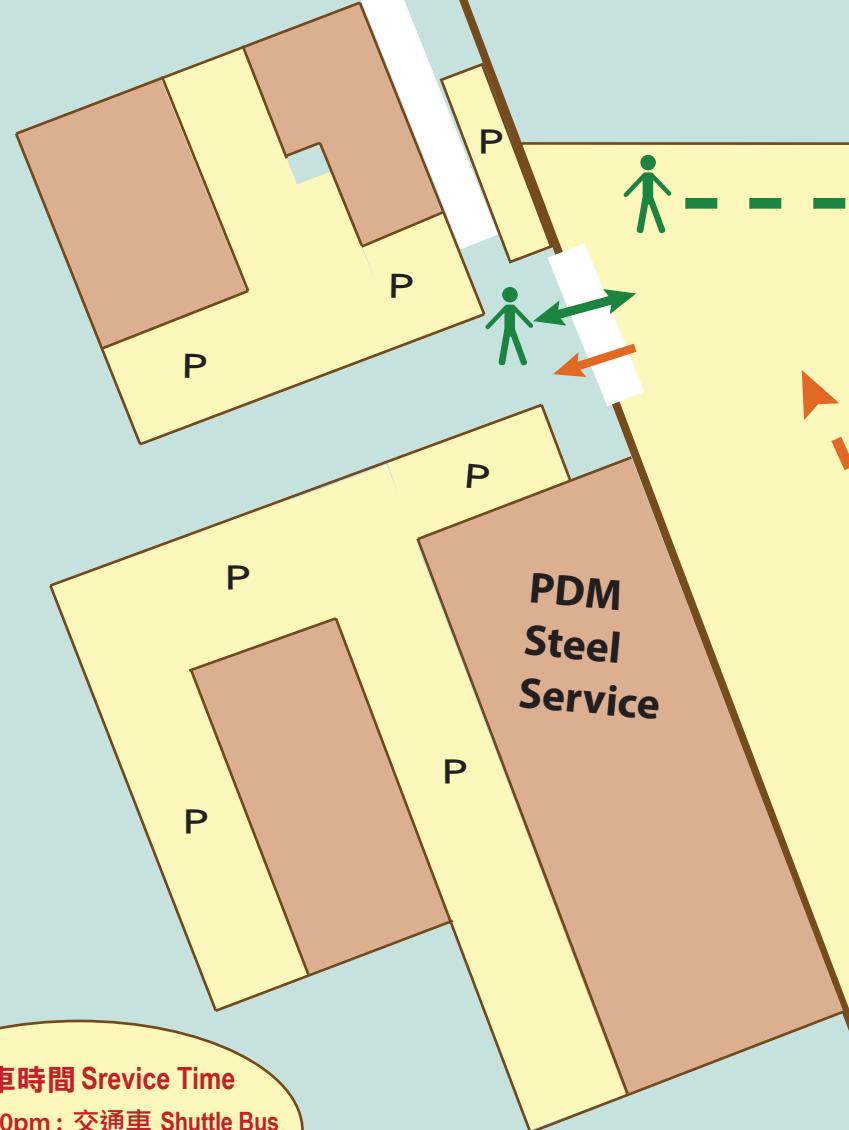

237

Lafayette St.

Bassett St.

Bassett St.

101

交通車搭乘處
Shuttle Bus Stop

交通車時間 Srevice Time
7:45am-1:30pm : 交通車 Shuttle Bus
1:30-5:00pm : 教會專車 Church Van

P
交通車搭乘處
Shuttle Bus
Santa Clara Tech Park
3400 Leonard Ct.
Santa Clara, CA 95054

Montague Expy

Norman Ave.

Laurelwood Rd.

Thomas Rd.

101

101

Leonard Ct.